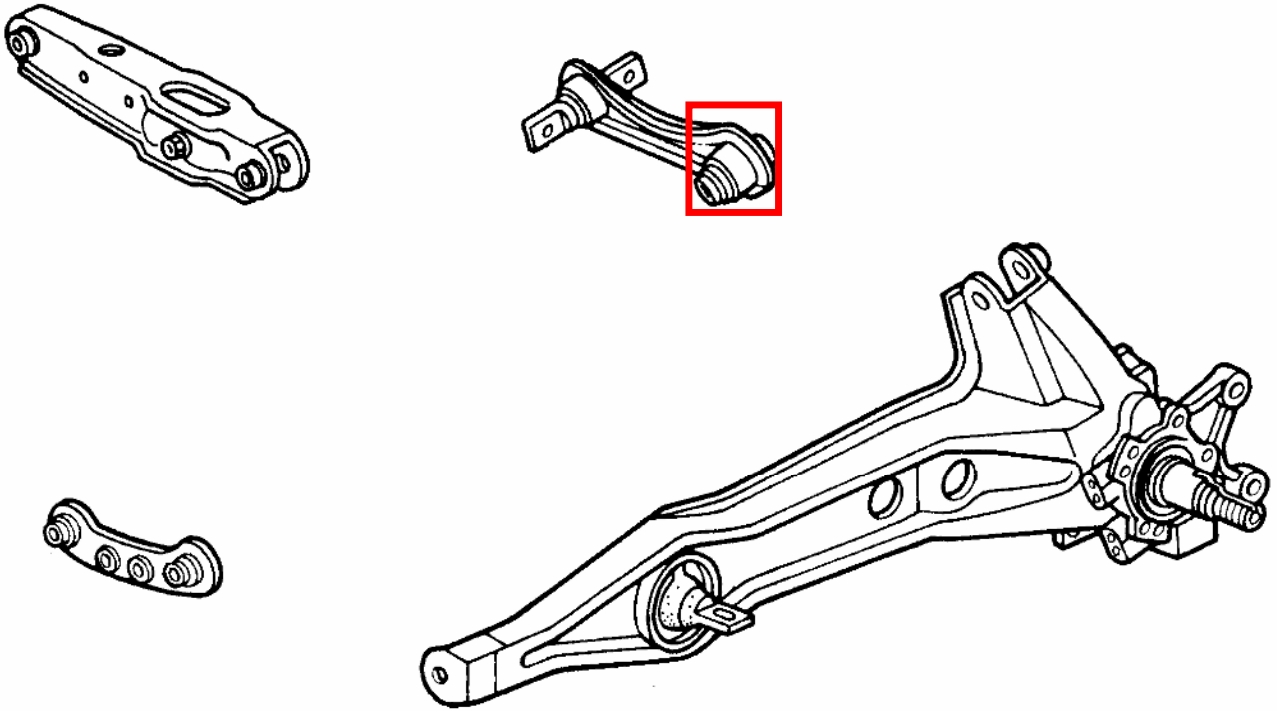

INTEGRA TYPE R (DC2 • DB8)

Parts Description	Bush Set, Rear Upper Arm Outer
Parts Number	52395-XE5 -SONO
Specification	2 pcs./set
Application	DC2/DB8