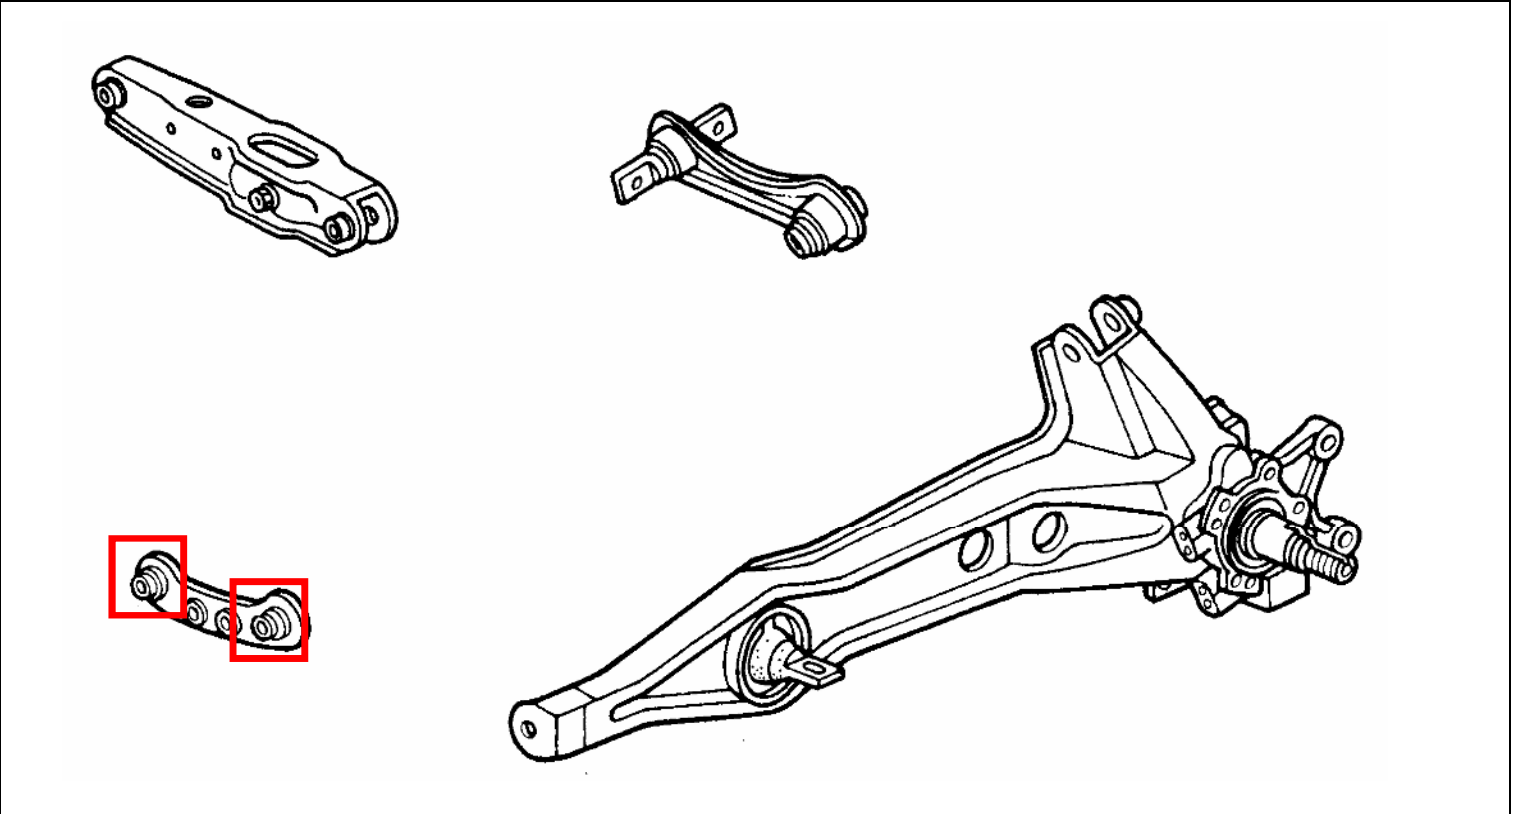

INTEGRA TYPE R (DC2 • DB8)

Parts Description	Bush Set, Compensator Arm
Parts Number	52343-XE5 -SONO
Specification	4 pcs./set
Application	DC2/DB8