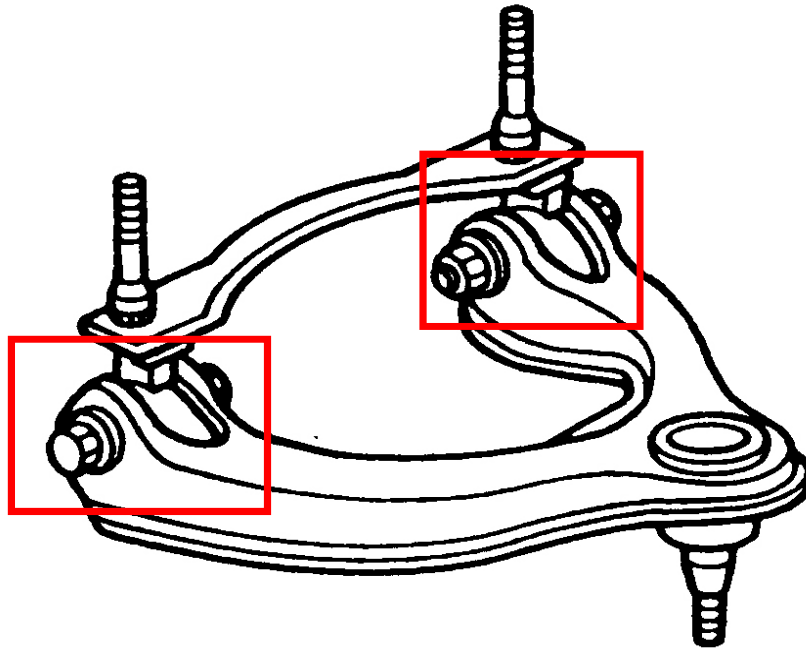

# INTEGRA TYPE R (DC2 • DB8)

|                   |                            |
|-------------------|----------------------------|
| Parts Description | Bush Set, Front Compliance |
| Parts Number      | 51391-XG5 -SONO            |
| Specification     | 2 pcs./set                 |
| Application       | DC2/DB8                    |

|                   |                                |
|-------------------|--------------------------------|
| Parts Description | Bush Set, Front Lower Arm      |
| Parts Number      | 51392-XG5 -SONO                |
| Specification     | 2 pcs./set                     |
| Application       | DC2/DB8 (except TYPE R 98spec) |

# INTEGRA TYPE R (DC2 • DB8)

|                   |                           |
|-------------------|---------------------------|
| Parts Description | Bush Set, Front Upper Arm |
| Parts Number      | 51455-XG5 -SONO           |
| Specification     | 4 pcs./set                |
| Application       | DC2/DB8                   |

|                   |   |
|-------------------|---|
| Parts Description | Rubber Set, Damper Mount (Si VTEC/SiR)  |
| Parts Number      | 51631-XE5 -SONO                         |
| Specification     | 8 pcs./set                              |
| Application       | DC2-100~140/DB8-100~140 (except TYPE R) |