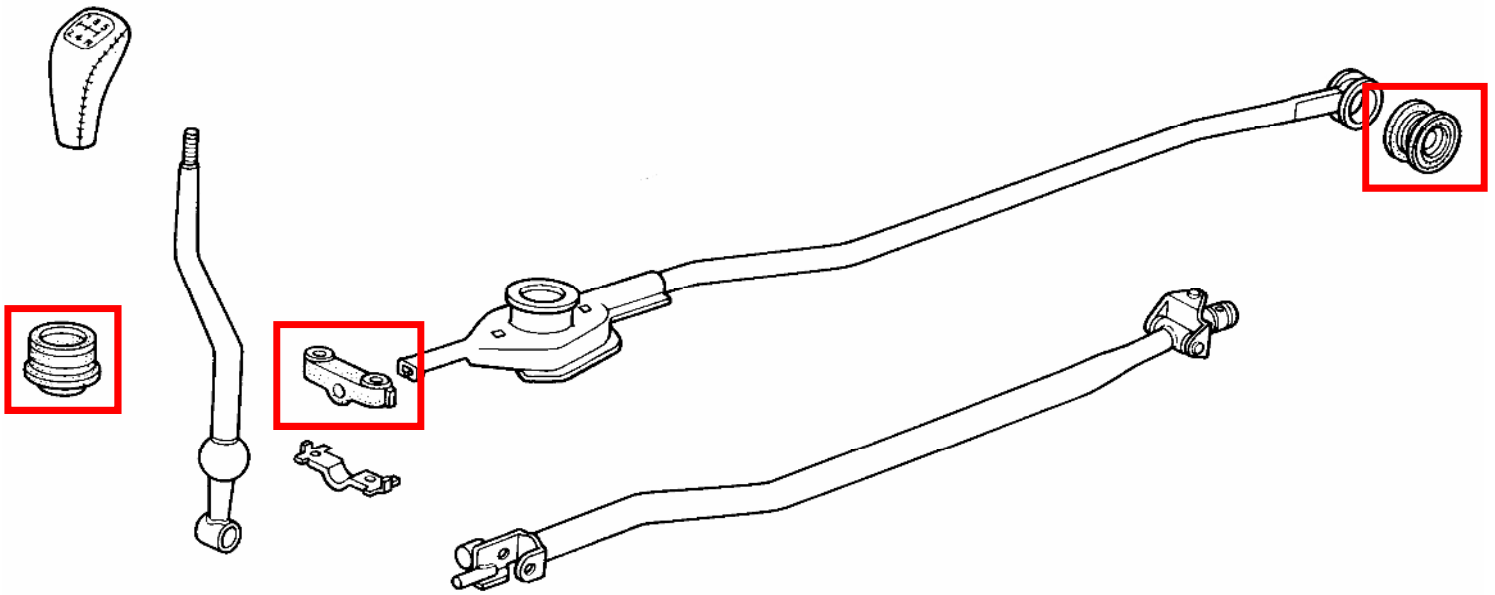

Parts Description	Bush Set, Change Lever
Parts Number	54300-XG5 -SONO
Specification	3 pcs./set
Application	DC2/DB8