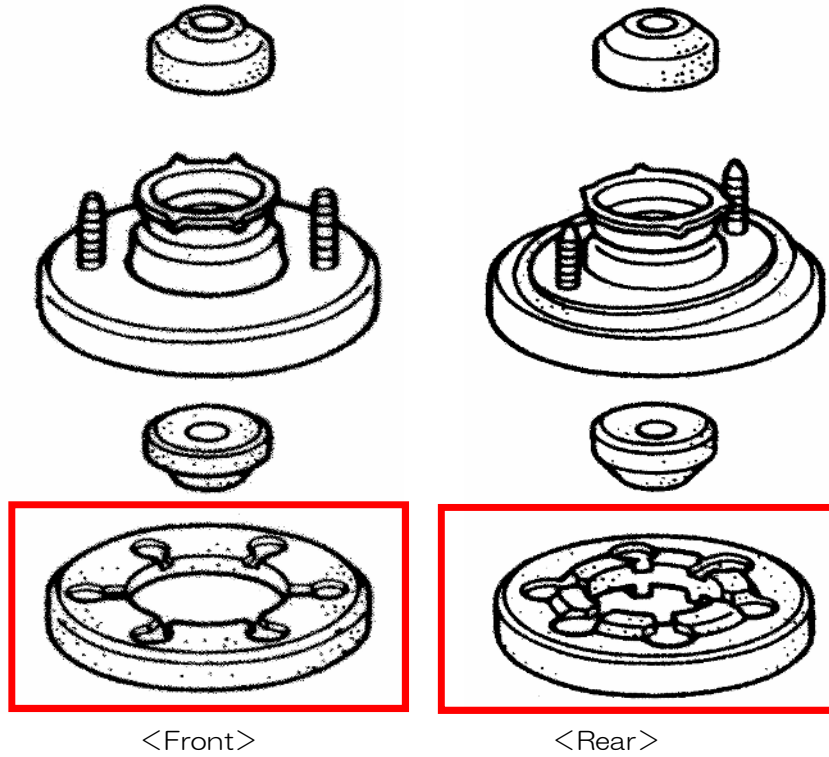

|                   |                                |
|-------------------|--------------------------------|
| Parts Description | Bush Set, Front Lower Arm      |
| Parts Number      | 51392-XG5 -SONO                |
| Specification     | 2 pcs./set                     |
| Application       | DC2/DB8 (except TYPE R 98spec) |

# INTEGRA TYPE R (DC2 • DB8)

|                   |                           |
|-------------------|---------------------------|
| Parts Description | Bush Set, Front Upper Arm |
| Parts Number      | 51455-XG5 -SONO           |
| Specification     | 4 pcs./set                |
| Application       | DC2/DB8                   |

|                   |   |
|-------------------|---|
| Parts Description | Rubber Set, Damper Mount (Si VTEC/SiR)  |
| Parts Number      | 51631-XE5 -SONO                         |
| Specification     | 8 pcs./set                              |
| Application       | DC2-100~140/DB8-100~140 (except TYPE R) |

# INTEGRA TYPE R (DC2 • DB8)

|                   |                                |
|-------------------|--------------------------------|
| Parts Description | Rubber Set, Front Spring Mount |
| Parts Number      | 51686-XG5 -SONO                |
| Specification     | 2 pcs./set                     |
| Application       | DC2/DB8                        |