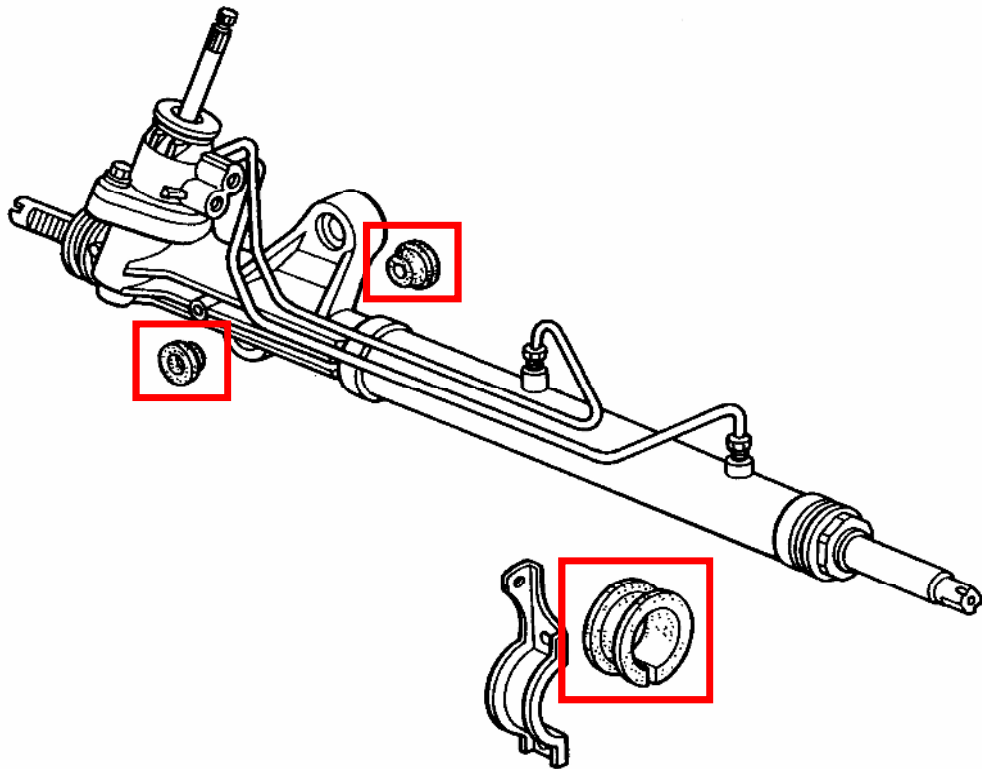

Parts Description	Cushion Set, Steering Gear Box (P/S)
Parts Number	53436-XH4 -SONO
Specification	1 cushion & 4bushes/set
Application	DC2/DB8