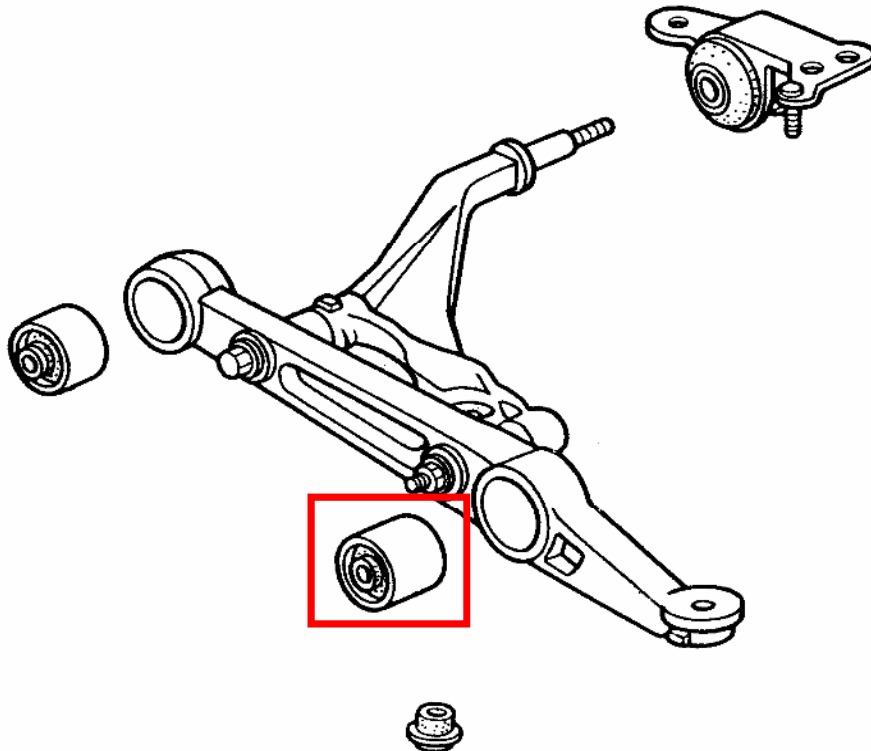

Parts Description	Bush Set, Front Damper Fork
Parts Number	51810-XE5 -SONO
Specification	2 pcs./set
Application	DC2/DB8