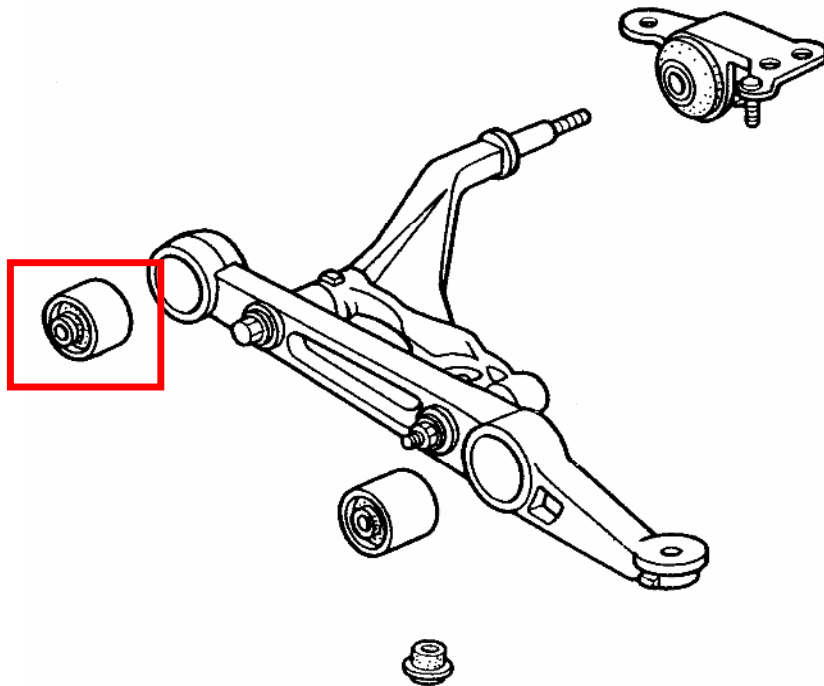

# INTEGRA TYPE R (DC2 • DB8)

|                   |                            |
|-------------------|----------------------------|
| Parts Description | Bush Set, Front Compliance |
| Parts Number      | 51391-XG5 -SONO            |
| Specification     | 2 pcs./set                 |
| Application       | DC2/DB8                    |

|                   |                                |
|-------------------|--------------------------------|
| Parts Description | Bush Set, Front Lower Arm      |
| Parts Number      | 51392-XG5 -SONO                |
| Specification     | 2 pcs./set                     |
| Application       | DC2/DB8 (except TYPE R 98spec) |

# INTEGRA TYPE R (DC2 • DB8)

|                   |                           |
|-------------------|---------------------------|
| Parts Description | Bush Set, Front Upper Arm |
| Parts Number      | 51455-XG5 -SONO           |
| Specification     | 4 pcs./set                |
| Application       | DC2/DB8                   |