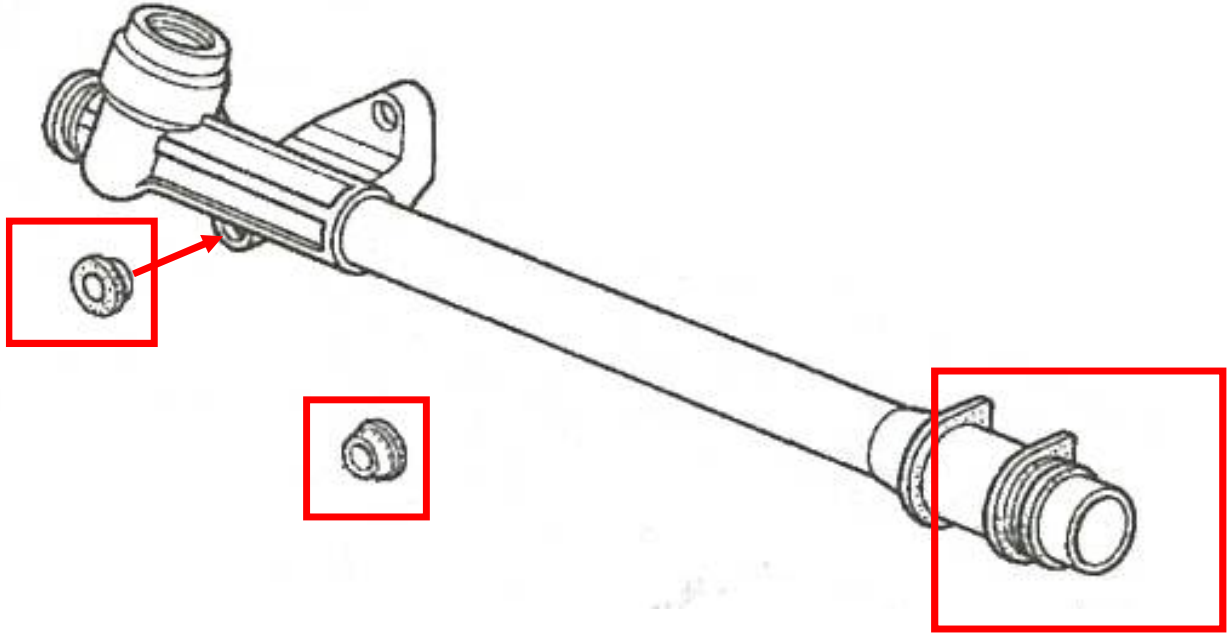

INTEGRA TYPE R (DC2 • DB8)

Parts Description	Cushion Set, Steering Gear Box
Parts Number	53439-XG5 -SONO
Specification	1 cushion & 4bushes/set
Application	DC2-130~140 (TYPE R 98spec)