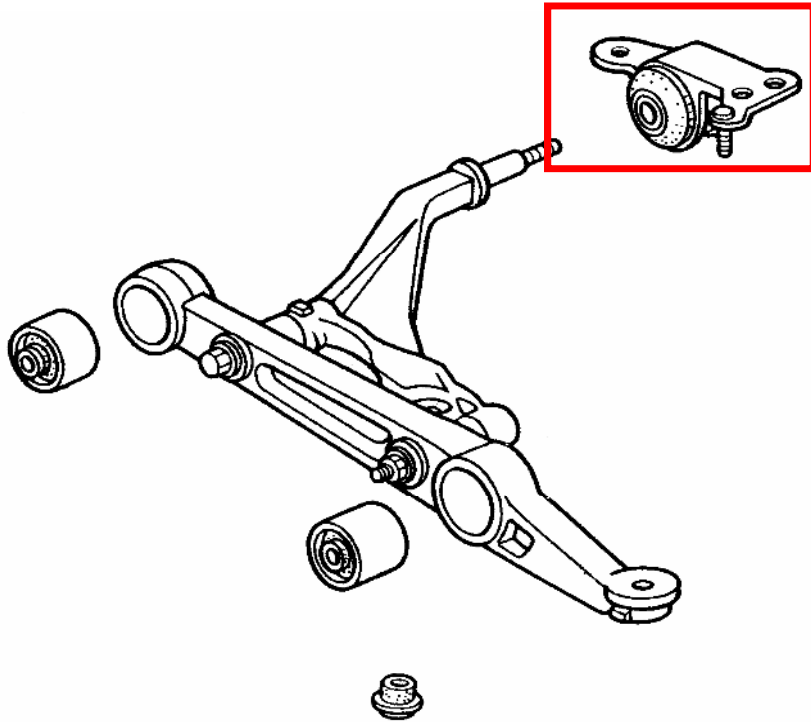

# INTEGRA TYPE R (DC2 • DB8)

|                   |                            |
|-------------------|----------------------------|
| Parts Description | Bush Set, Front Compliance |
| Parts Number      | 51391-XG5 -SONO            |
| Specification     | 2 pcs./set                 |
| Application       | DC2/DB8                    |

|                   |                                |
|-------------------|--------------------------------|
| Parts Description | Bush Set, Front Lower Arm      |
| Parts Number      | 51392-XG5 -SONO                |
| Specification     | 2 pcs./set                     |
| Application       | DC2/DB8 (except TYPE R 98spec) |

# INTEGRA TYPE R (DC2 • DB8)

|                   |                           |
|-------------------|---------------------------|
| Parts Description | Bush Set, Front Upper Arm |
| Parts Number      | 51455-XG5 -SONO           |
| Specification     | 4 pcs./set                |
| Application       | DC2/DB8                   |

|                   |   |
|-------------------|---|
| Parts Description | Rubber Set, Damper Mount (Si VTEC/SiR)  |
| Parts Number      | 51631-XE5 -SONO                         |
| Specification     | 8 pcs./set                              |
| Application       | DC2-100~140/DB8-100~140 (except TYPE R) |