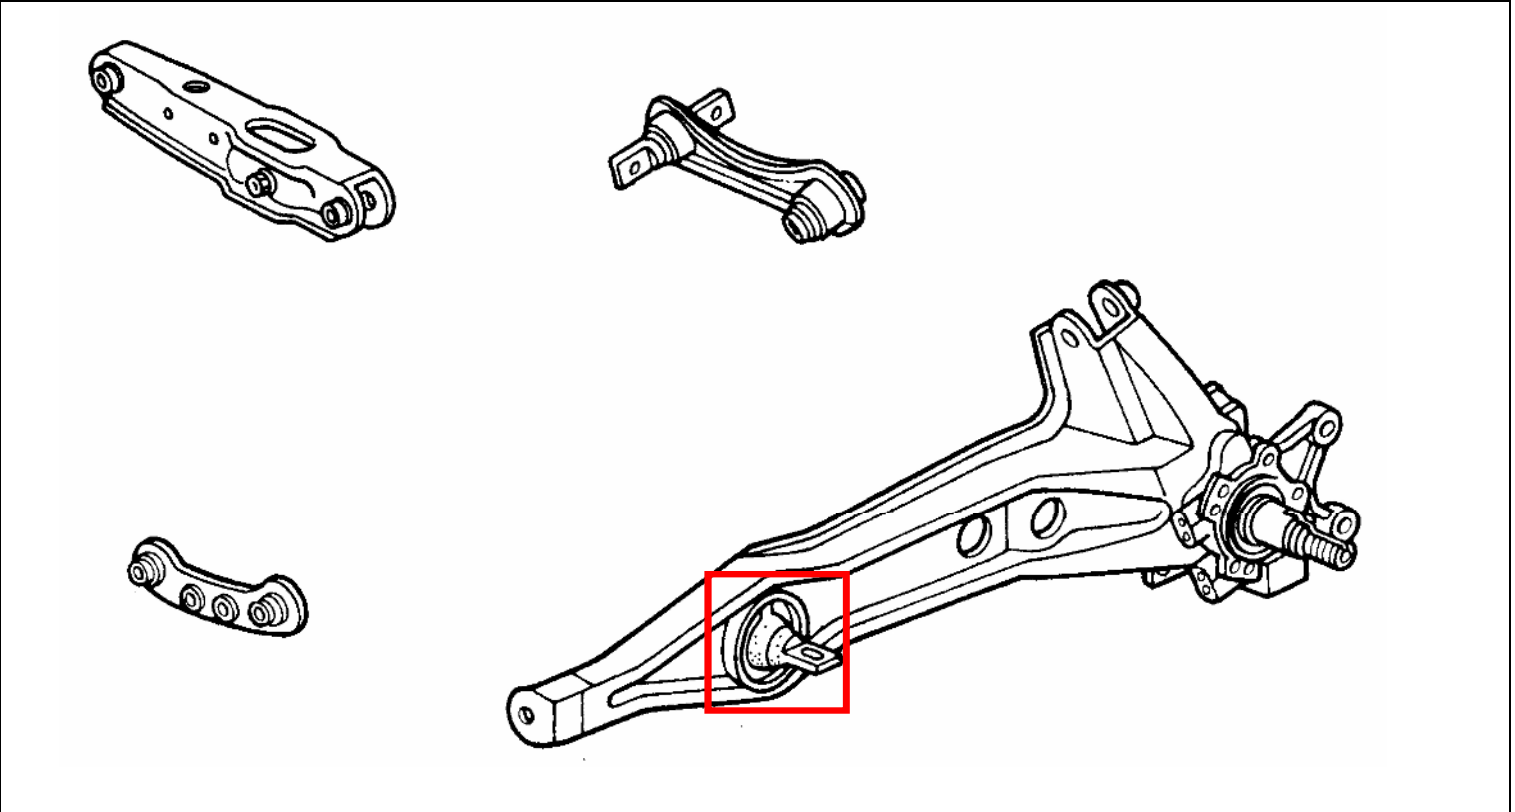

INTEGRA TYPE R (DC2 • DB8)

Parts Description	Bush Set, Rear Trailing Arm
Parts Number	52385-XE9 -SONO
Specification	2 pcs./set
Application	DC2/DB8 (TYPE R 98spec除く)