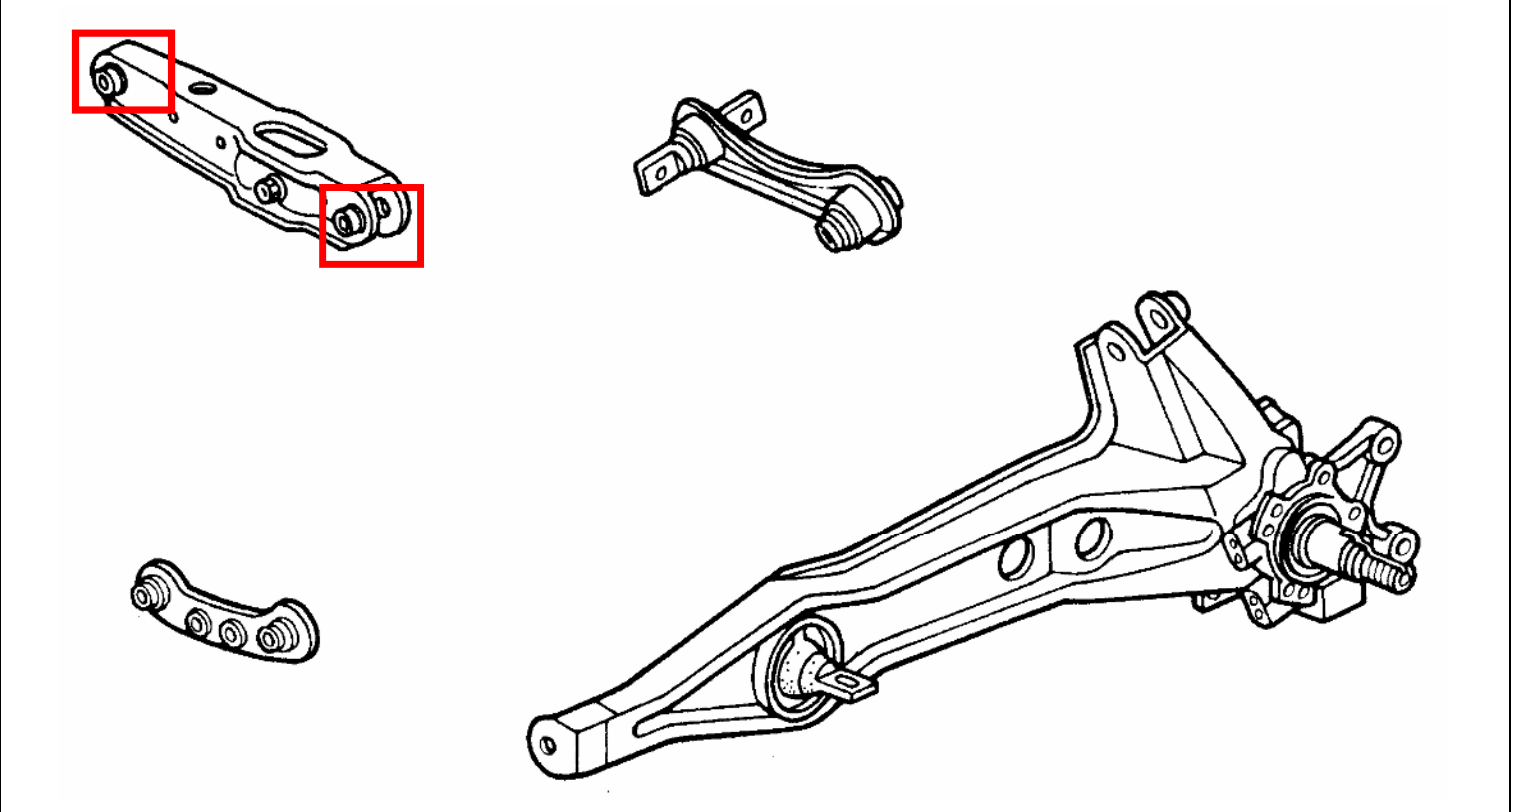

Parts Description	Bush Set, Rear Lower Arm
Parts Number	52365-XE5 -SONO
Specification	4 pcs./set
Application	DC2/DB8