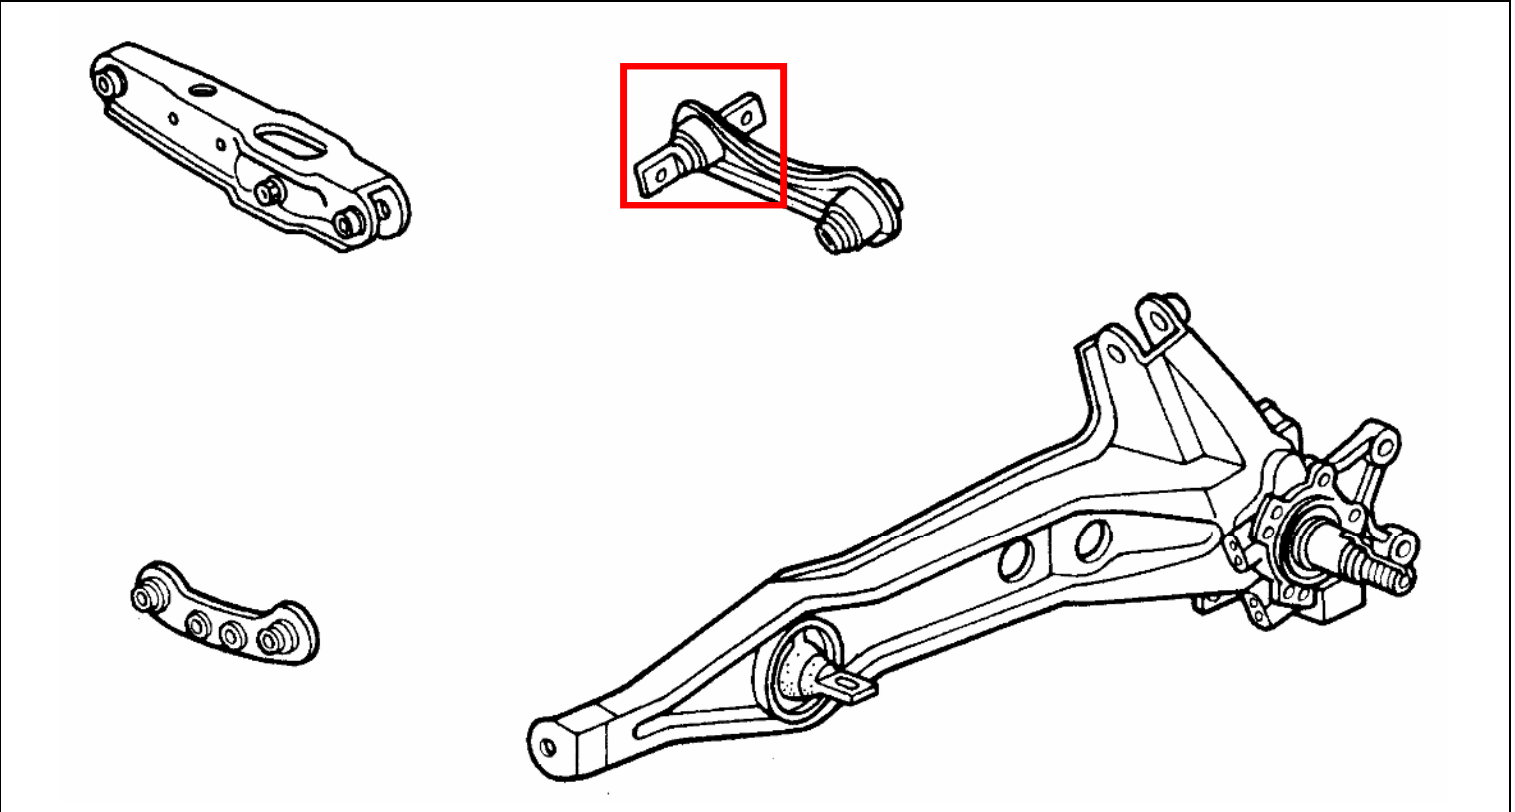

Parts Description	Bush Set, Rear Upper Arm Inner
Parts Number	52393-XE9 -SONO
Specification	2 pcs./set
Application	DC2/DB8