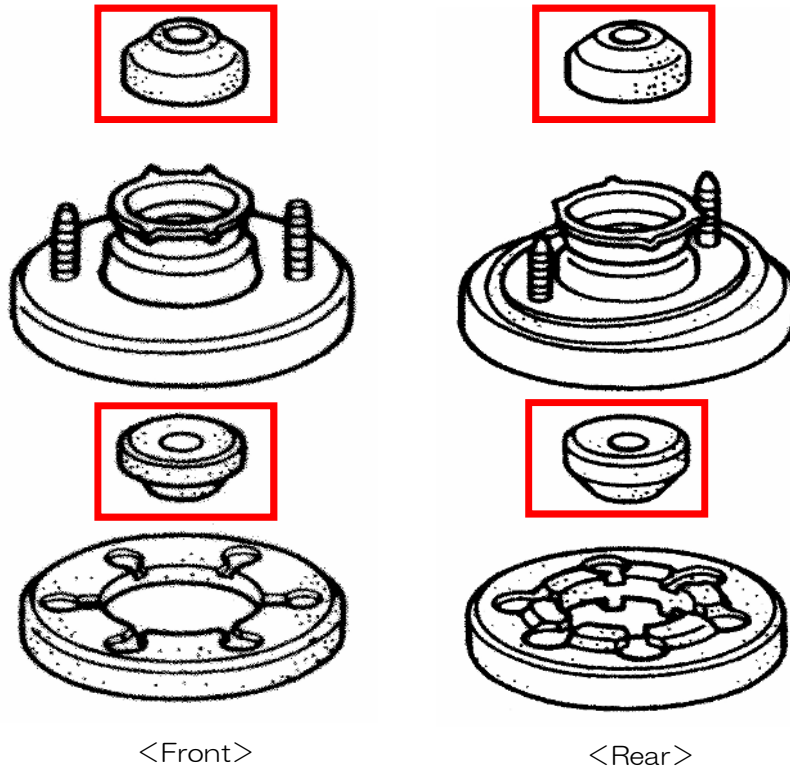

# INTEGRA TYPE R (DC2 • DB8)

|                   |                            |
|-------------------|----------------------------|
| Parts Description | Bush Set, Front Compliance |
| Parts Number      | 51391-XG5 -SONO            |
| Specification     | 2 pcs./set                 |
| Application       | DC2/DB8                    |

|                   |                                |
|-------------------|--------------------------------|
| Parts Description | Bush Set, Front Lower Arm      |
| Parts Number      | 51392-XG5 -SONO                |
| Specification     | 2 pcs./set                     |
| Application       | DC2/DB8 (except TYPE R 98spec) |

# INTEGRA TYPE R (DC2 • DB8)

|                   |                           |
|-------------------|---------------------------|
| Parts Description | Bush Set, Front Upper Arm |
| Parts Number      | 51455-XG5 -SONO           |
| Specification     | 4 pcs./set                |
| Application       | DC2/DB8                   |

|                   |   |
|-------------------|---|
| Parts Description | Rubber Set, Damper Mount (Si VTEC/SiR)  |
| Parts Number      | 51631-XE5 -SONO                         |
| Specification     | 8 pcs./set                              |
| Application       | DC2-100~140/DB8-100~140 (except TYPE R) |